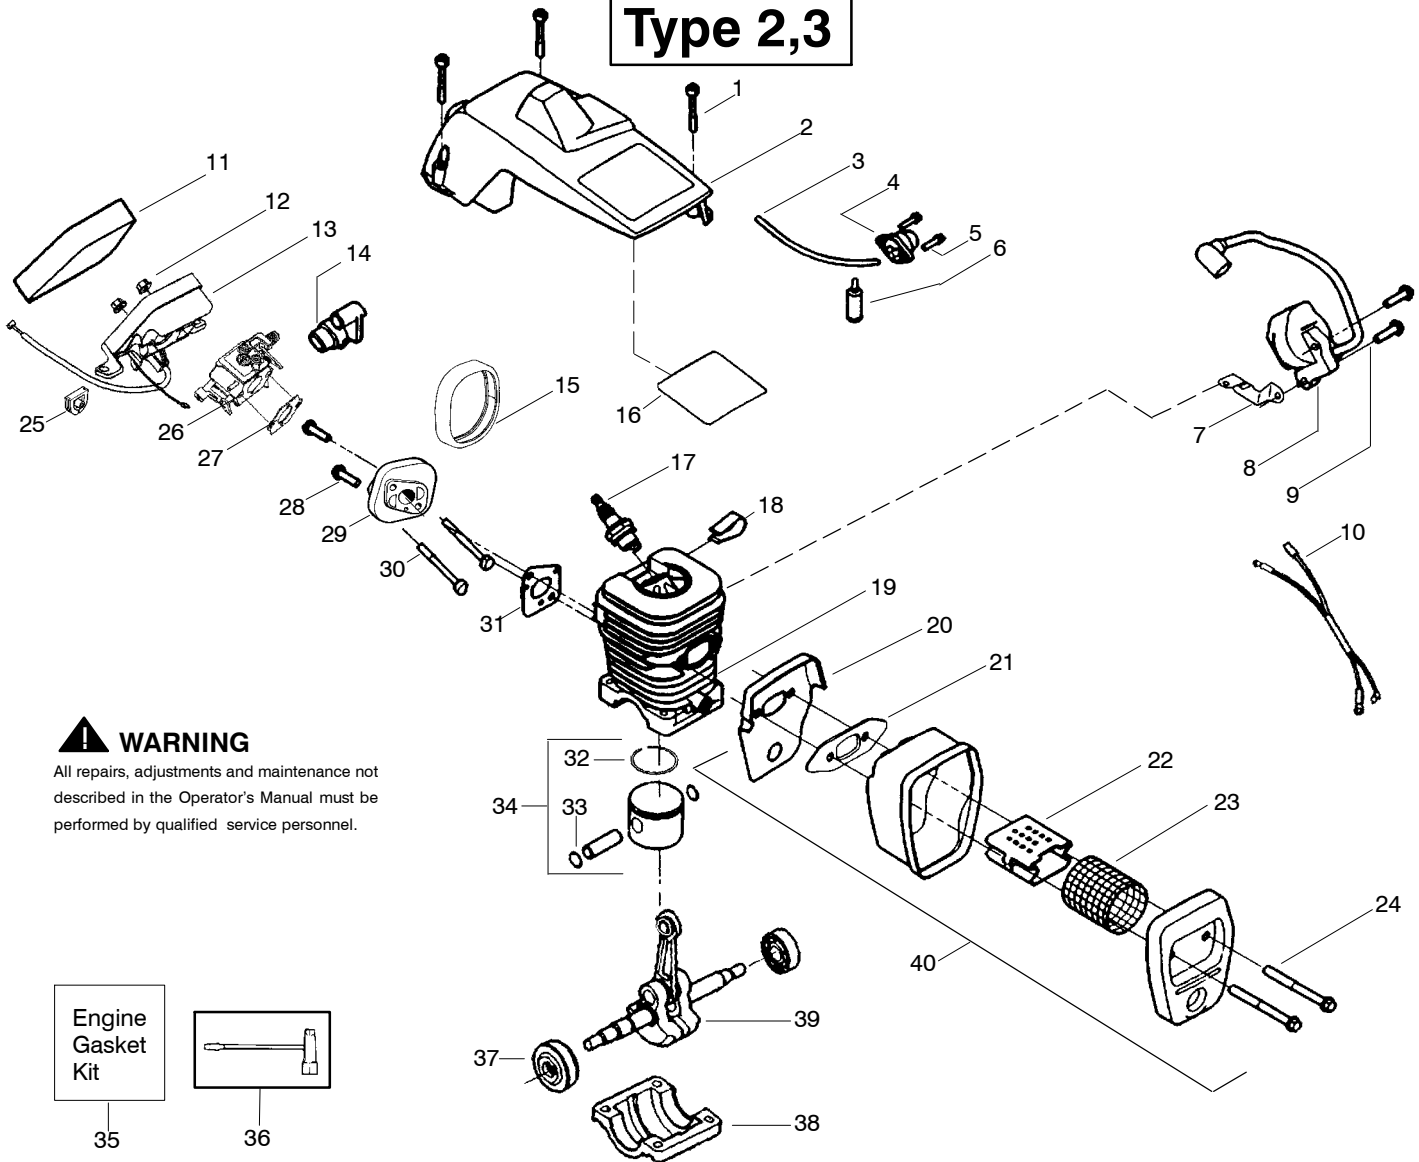

Type 2,3

⚠ WARNING

All repairs, adjustments and maintenance not described in the Operator's Manual must be performed by qualified service personnel.

Ref.	Part No.	Description	Ref.	Part No.	Description	Ref.	Part No.	Description
1.	530016153	Screw	19.	530012550	Cylinder	34.	530071408	Kit-Piston (Incl. 32 & 33)
2.	530056914	Assy-Cylinder Shield (includes # 16)	20.	530049870	Backplate-Muffler	35.	530069608	Kit-Engine Gasket (Incl. 21, 27 & 31)
3.	530069247	Kit-Fuel Line (Small)	21.	530069608	Gasket-Muffler(kit)	36.	530031135	Bar Wrench
4.	530047213	Assy-Air Purge	22.	530037813	Diffuser-Muffler	37.	530056363	Assy-Seal & Bearing
5.	530015780	Screw	23.	530036103	Screen-Spark	38.	530037935	Cap-Crankcase
6.	530095646	Assy-Fuel Pick-up	24.	530016132	Bolt-Muffler	39.	530047062	Assy-Crankshaft
7.	530047442	Strap-Ground	25.	530047631	Grommet-Throttle Cable	40.	530047207	Assy-Muffler (Incl. 20-24)
8.	530039198	Ignition Module	26.	---	Kit-Carburetor			Not Shown
9.	530015814	Screw		530071820	Zama (W-20)			
10.	530057475	Assy-Wire Harness		530071821	Walbro (WT-662)			
11.	530037793	Foam-Air Filter	27.	530069608	Gasket-Carb. (kit)			Manuals
12.	530016101	Nut	28.	530016386	Screw			(Scan)
13.	530057702	Assy-Air Box	29.	530049700	Carb. Adapter			(Euro I)
14.	530035526	Grommet-Carb Adjust	30.	530016187	Screw			(Euro II)
15.	530054144	Seal-Carb Adapter	31.	530069608	Gasket- Adaptor(kit)			(Russian)
16.	530055698	Reflector-Heat	32.	530038729	Ring-Piston			
17.	952030150	Spark Plug (RCJ-7Y)	33.	530015697	Retainer-Piston Pin			
18.	530016136	Clip-High Tension Lead						

↗ = NEW PART NUMBER FOR THIS IPL

★ = REFER TO THE SERVICE REFERENCE INDICATED FOR MORE INFORMATION. (LOCATED AT END OF IPL)